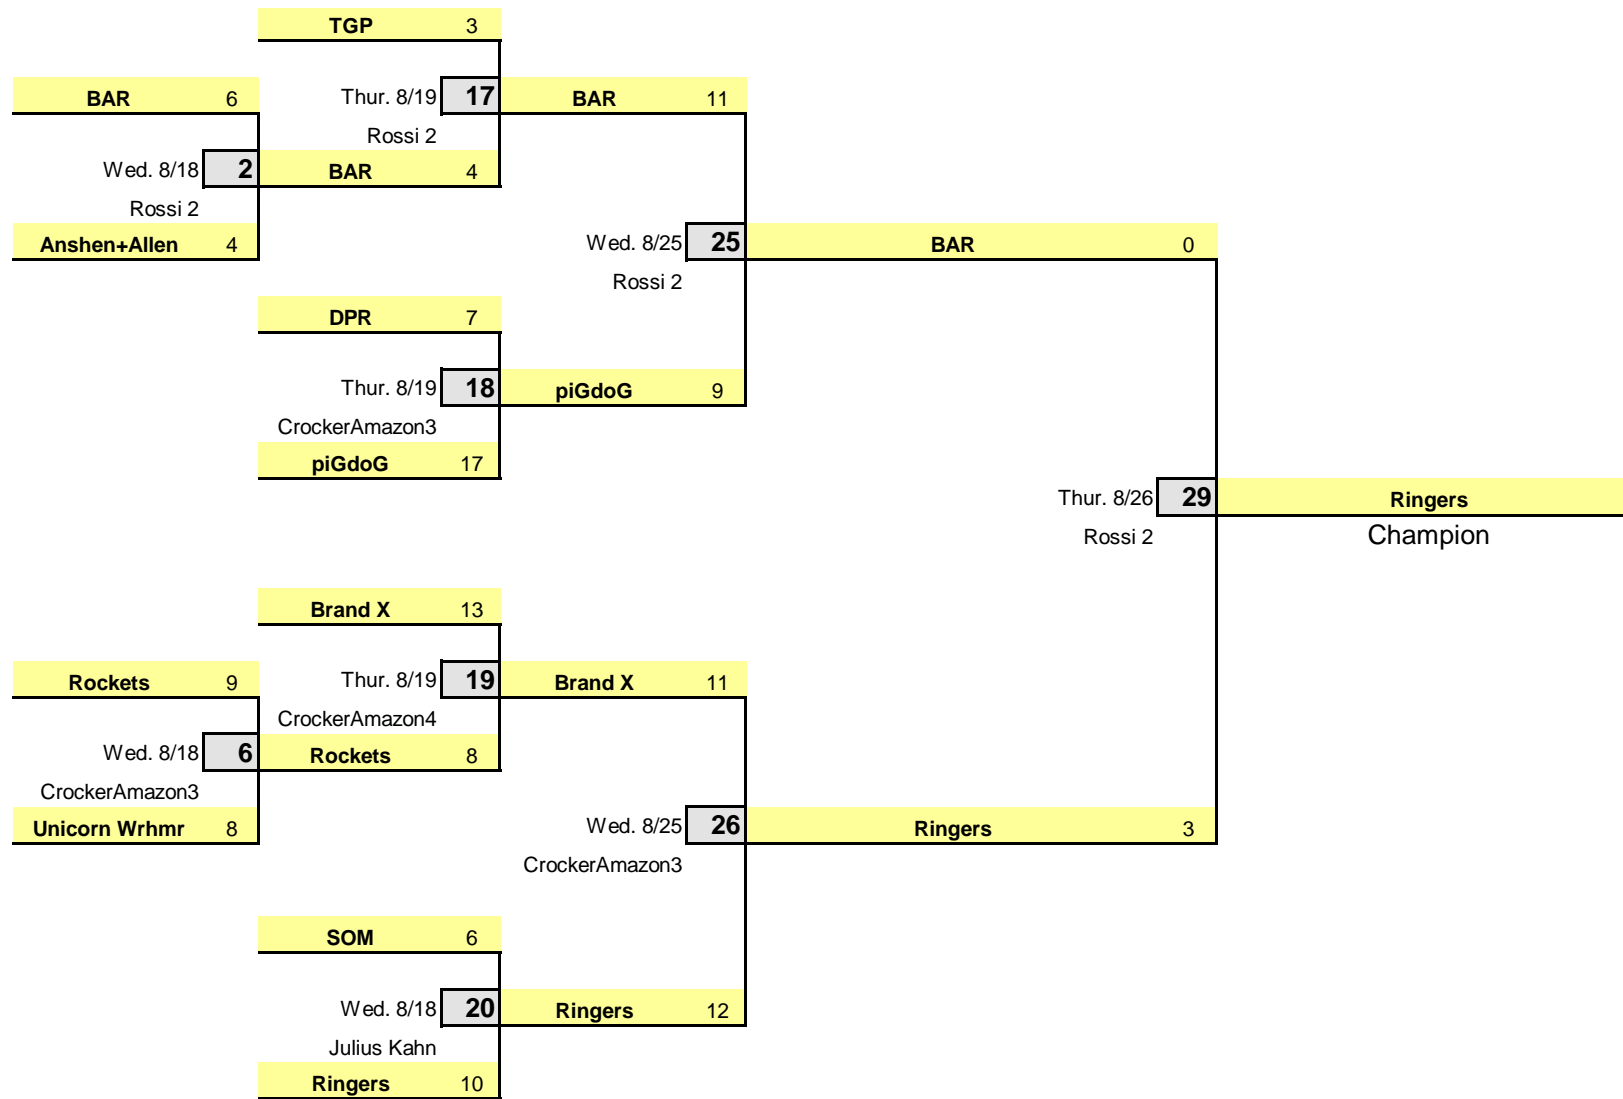

San Francisco Architects|Engineers|Contractors Softball League  
 2010 Playoff Tournament  
**Competitive Bracket**  
 August 18-26, 2010  
 All Games at 6:30 p.m.

**ASA 10 Team Bracket**

Seed Team	Basis		
	W	L	T
1 TGP	14	2	1
2 Brand X	13	2	0
3 SOM	12	2	1
4 DPR	11	2	0
5 piGdoG	12	4	0
6 Ringers	10	3	1
7 Rockets	11	6	0
8 BAR	11	6	0
9 Anshen+Allen	8	5	1
10 Unicorn Wrhmr	8	8	0

Field	Location
Rossi 2	Arguello/Edward
CrockerAmazon3	Geneva/Moscow
CrockerAmazon4	Geneva/Moscow
CrockerAmazon5	Geneva/Moscow
Christopher	Diamond Hts.
Louis Sutter 1	Wayland/University
Louis Sutter 2	Wayland/University
Julius Kahn	Spruce/Pacific
Potrero 1	Arkansas/20th