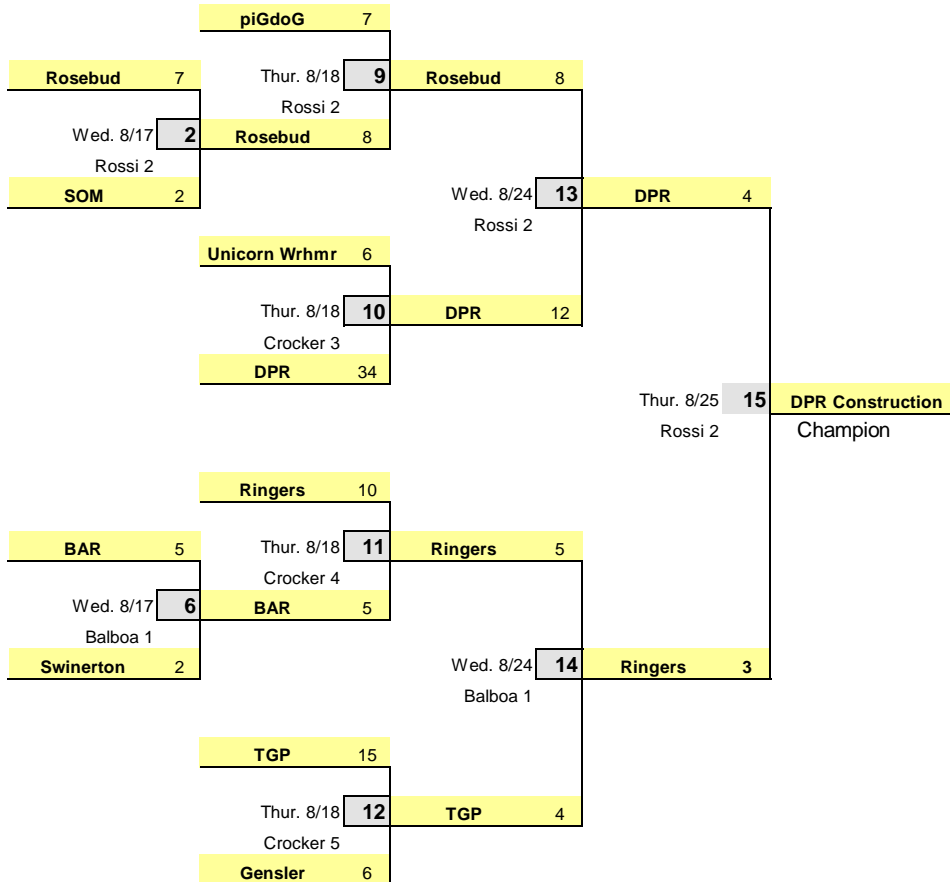

San Francisco Architects|Engineers|Contractors Softball League
2011 Playoff Tournament

Competitive Tier

Single Elimination Bracket

August 17-25, 2011

All Games at 6:30 p.m.

ASA 10 Team Bracket

Seed Team	Basis			G.B.	PF	PA	Run Diff'l	%
	W	L	T					
1 piGdoG	12	2	3	--	223	119	104	79.4%
2 Ringers	12	3	2	0.75	175	124	51	76.5%
3 TGP	13	3	0	0.75	163	112	51	81.3%
4 Unicorn Wrhmr	12	5	0	2.25	177	145	32	70.6%
5 DPR	10	3	0	2.25	97	73	24	76.9%
6 Gensler	11	4	0	2.25	148	129	19	73.3%
7 BAR	10	5	0	3.25	116	92	24	66.7%
8 Rosebud	9	5	1	3.50	158	137	21	63.3%
9 SOM	8	5	2	3.75	144	139	5	60.0%
10 Swinerton	6	6	0	5.75	92	76	16	50.0%

Field	Location
Rossi 2	Arguello/Edward
Balboa 1	Ocean/San Jose
Crocker 3	Geneva/Moscow
Crocker 4	Geneva/Moscow
Crocker 5	Geneva/Moscow
Christopher	Diamond Hts.
Julius Kahn	Spruce/Pacific
Louis Sutter 1	Wayland/University
McCoppin Sq.	22nd Ave/Santiago
Parkside	Vicente/27th Ave.