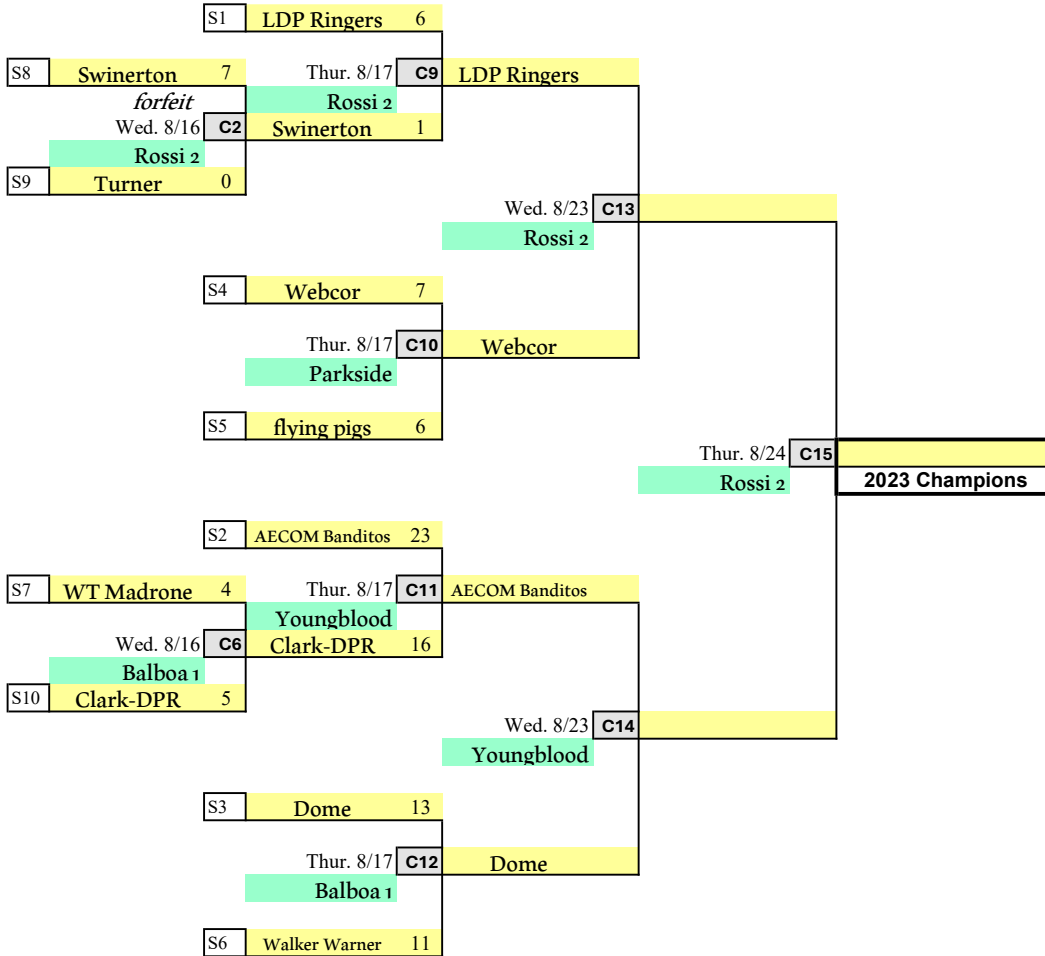

San Francisco Architects|Engineers|Contractors Softball League
2023 Playoff Tournament

Competitive Tier

Single Elimination Bracket

August 16-24, 2023

All Games begin promptly at 6:30 p.m.

Team with higher seed is "home"

ASA 10 Team
Bracket

Seed	Team	GP	Basis				G.B.	PF	PA	Run Diff
			W	L	T	%				
1	LDP Ringers	14	14	0	0	100.0%	----	226	45	181
2	AECOM Banditos	13	12	1	0	92.3%	1.50	168	41	127
3	Dome	14	12	2	0	85.7%	2.00	171	105	66
4	Webcor	11	9	2	0	81.8%	3.50	200	76	124
5	flying pigs	14	11	3	0	78.6%	3.00	176	93	83
6	Walker Warner	12	9	3	0	75.0%	4.00	188	79	109
7	WT Madrone	12	9	3	0	75.0%	4.00	101	62	39
8	Swinerton	15	8	7	0	53.3%	6.50	223	120	103
9	Turner	12	4	8	0	33.3%	9.00	106	145	-39
10	Clark-DPR	13	3	9	1	26.9%	9.75	119	178	-59