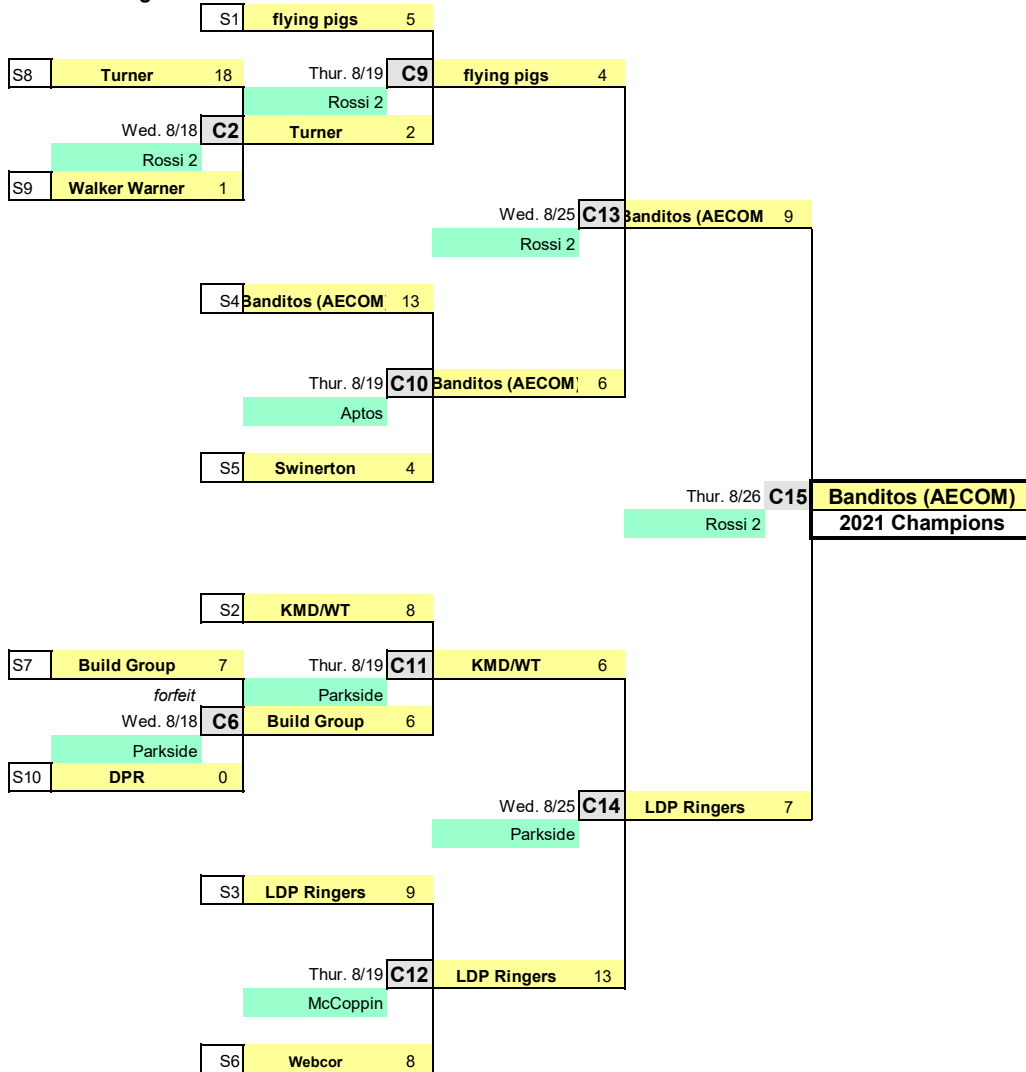

San Francisco Architects|Engineers|Contractors Softball League  
2021 Playoff Tournament

**Competitive Tier**

**Single Elimination Bracket**

August 18-26, 2021

All Games begin promptly at 6:30 p.m.

Team with higher seed is "home"

**ASA 10 Team  
Bracket**

Seeding		Basis							Run	
Seed	Team	GP	W	L	T	G.B.	PF	PA	Diff'l	%
1	flying pigs	11	10	1	0	-----	132	56	76	90.9%
2	KMD/WT	10	9	1	0	0.50	104	67	37	90.0%
3	LDP Ringers	11	9	2	0	1.00	182	80	102	81.8%
4	Banditos (AECOM)	9	7	2	0	2.00	123	95	28	77.8%
5	Swinerton	7	5	2	0	3.00	83	45	38	71.4%
6	Webcor	11	6	5	0	4.00	132	82	50	54.5%
7	Build Group	9	4	4	1	4.25	89	88	1	50.0%
8	Turner	8	4	4	0	4.50	103	98	5	50.0%
9	Walker Warner	11	4	6	1	5.25	121	115	6	40.9%
10	DPR	11	2	9	0	8.00	59	132	-73	18.2%